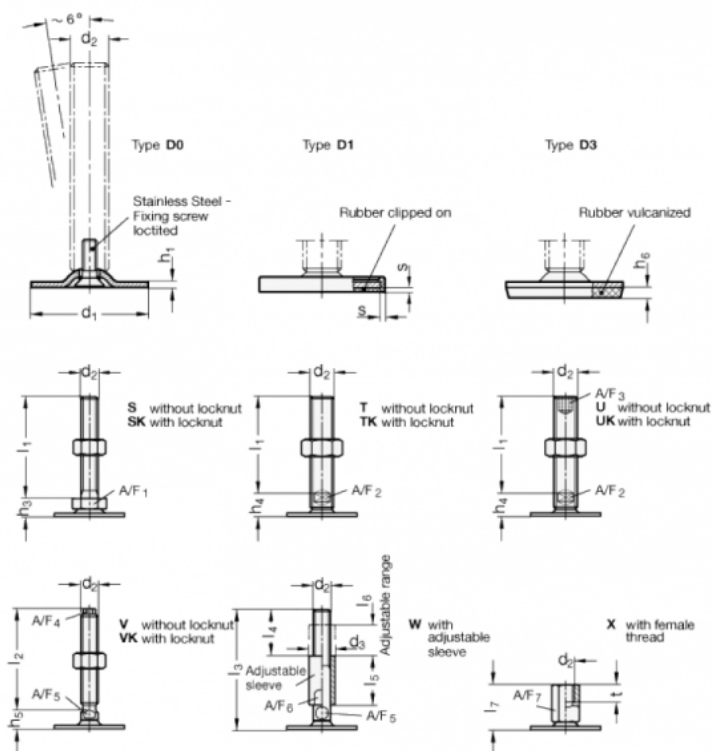

# Data Sheet

Article number: 204160M16150D3UK

Description: E+G levelling foot  
GN 41-60-M16-150-D3-UK

Note: UK With nut, Hexagon socket at the top, Wrench flat at the bottom

## Measures

A/F2 = 12

s =

A/F3 = 8

d1 = 60

d2 = M16

h1 = 2.5

h4 = 17

h6 = 4.5

l1 = 150